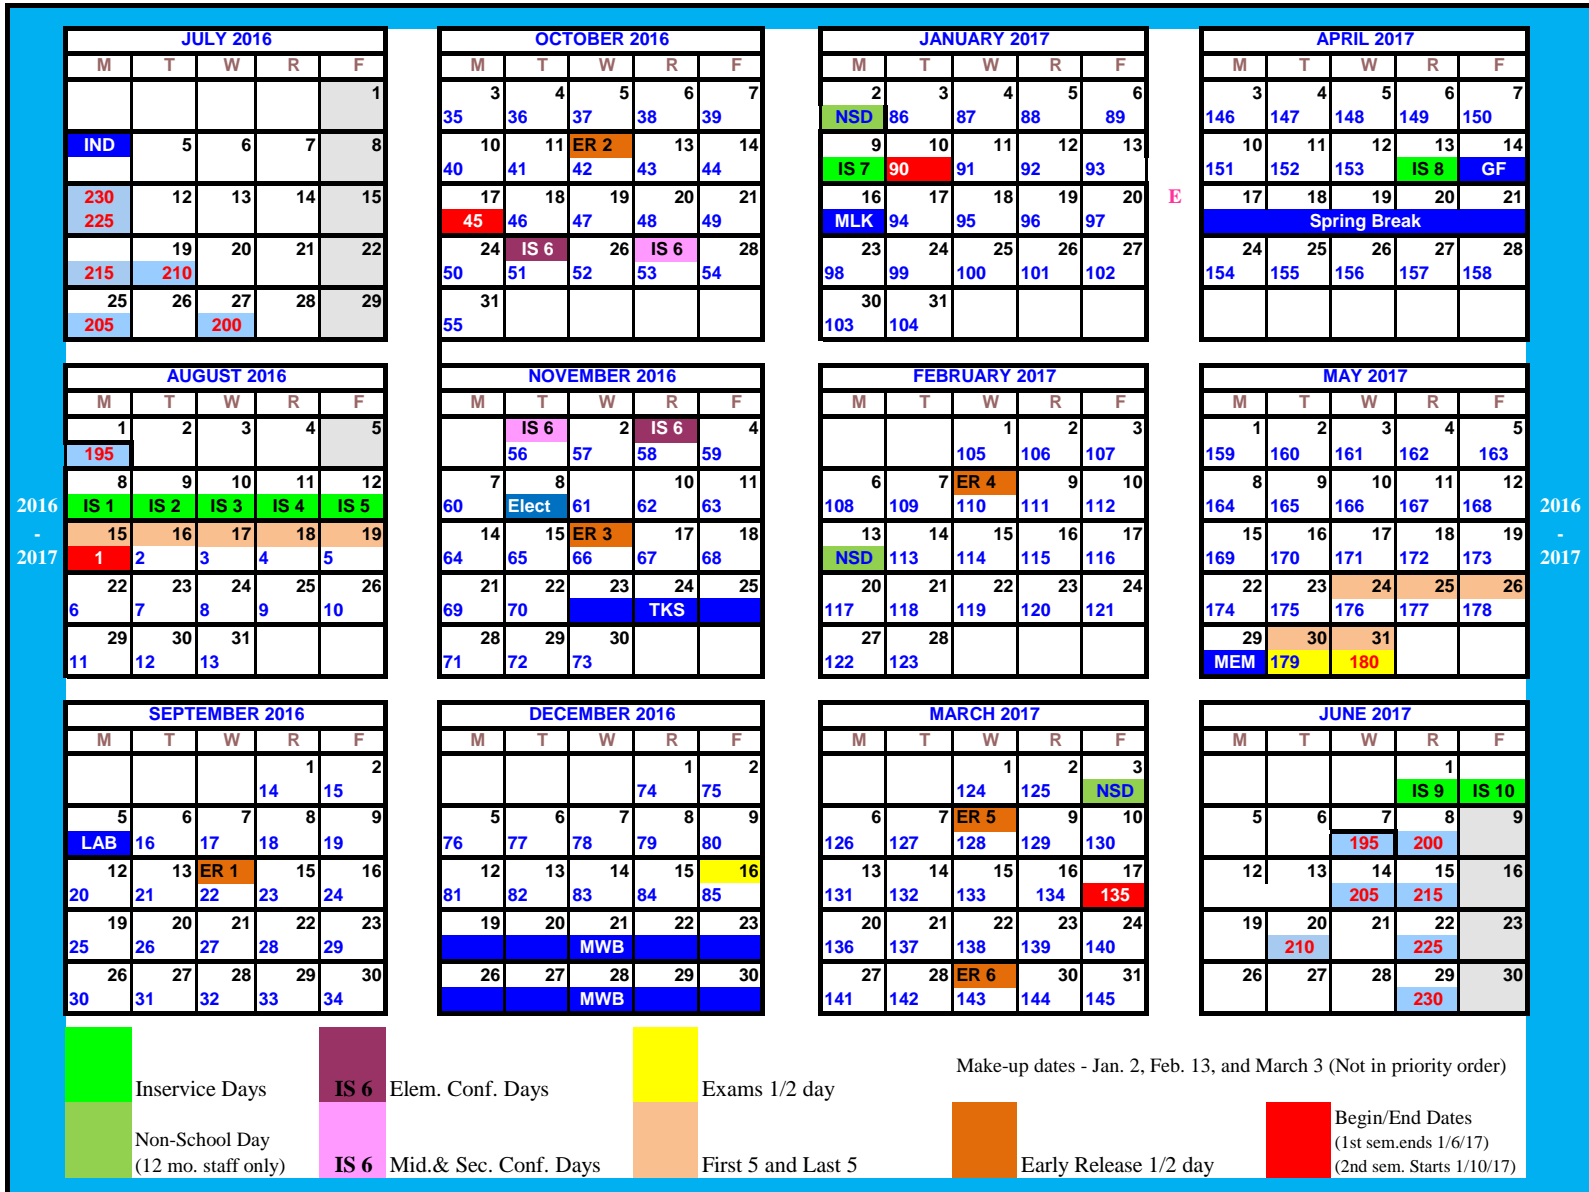

@Calendars subject to legislative changes.

2016-2017  
 REVISED CALENDAR  
 Greenwood School District 50

- Inservice Days
  - Non-School Day (12 mo. staff only)
  - IS 6 Elem. Conf. Days
  - IS 6 Mid. & Sec. Conf. Days
  - Exams 1/2 day
  - First 5 and Last 5
  - Early Release 1/2 day
  - Begin/End Dates (1st sem. ends 1/6/17) (2nd sem. Starts 1/10/17)
- Make-up dates - Jan. 2, Feb. 13, and March 3 (Not in priority order)